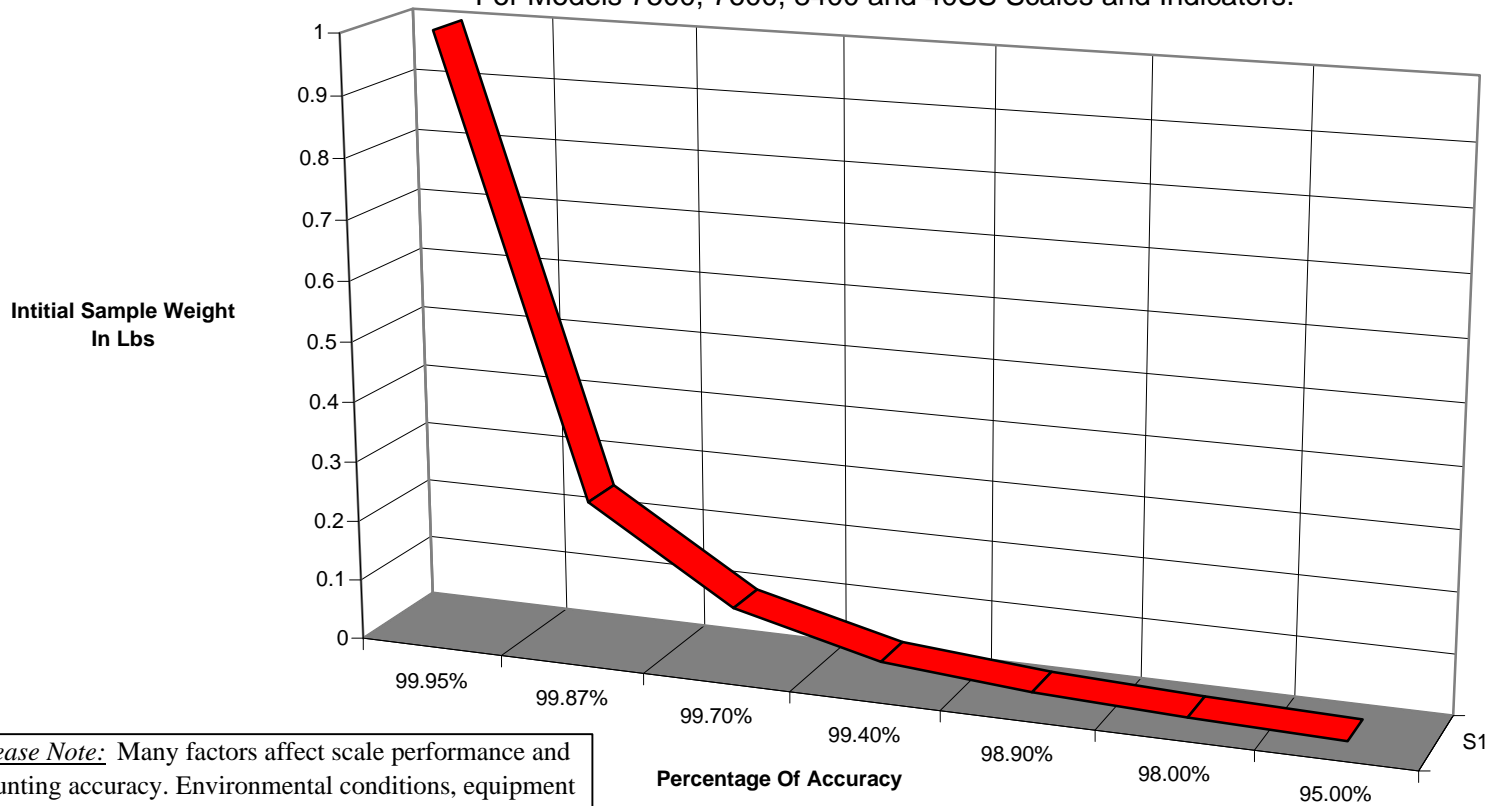

For 10 LB Capacity  
Indicator/Base

### Counting Accuracy Chart

For Models 7500, 7600, 8400 and 40SS Scales and Indicators.

*Please Note:* Many factors affect scale performance and counting accuracy. Environmental conditions, equipment conditions, calibration and non-uniform parts may all adversely affect scale counting performance. Please see your Pennsylvania Scale Dealer for more information on what is the right scale for your application and recommendations for keeping your Pennsylvania Scale products in excellent working condition